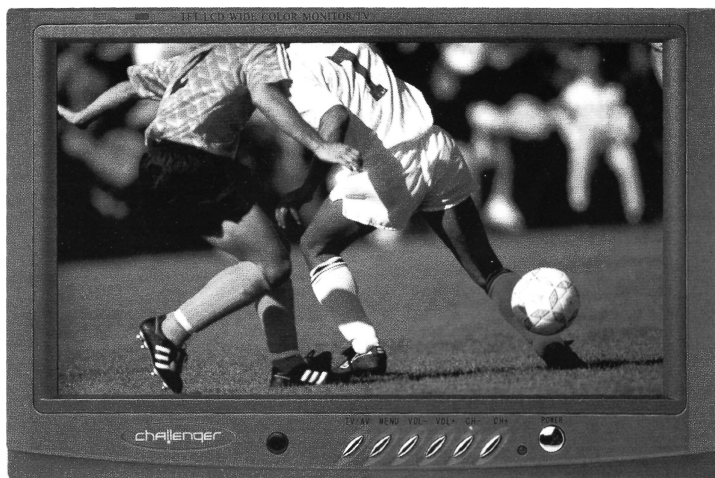

CHALLENGER™

ИНСТРУКЦИЯ

ПО ЭКСПЛУАТАЦИИ

Подготовлено компанией АвтоСет. Автосигнализации, автоиммобилайзеры и другая автоэлектроника оптом и в розницу. Интернет-магазин с экспресс-доставкой по Москве и по всей территории России, в том числе наложенным платежом.

Гарантии на всё оборудование и консультации специалистов.
www.AutoSet.ru. e-mail: info@autoset.ru. тел/факс: (495)995-09-29.

ATV-840R LCD