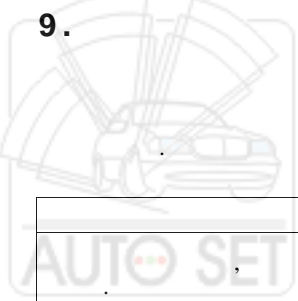

9.

	(Auto Search)
«	»

!